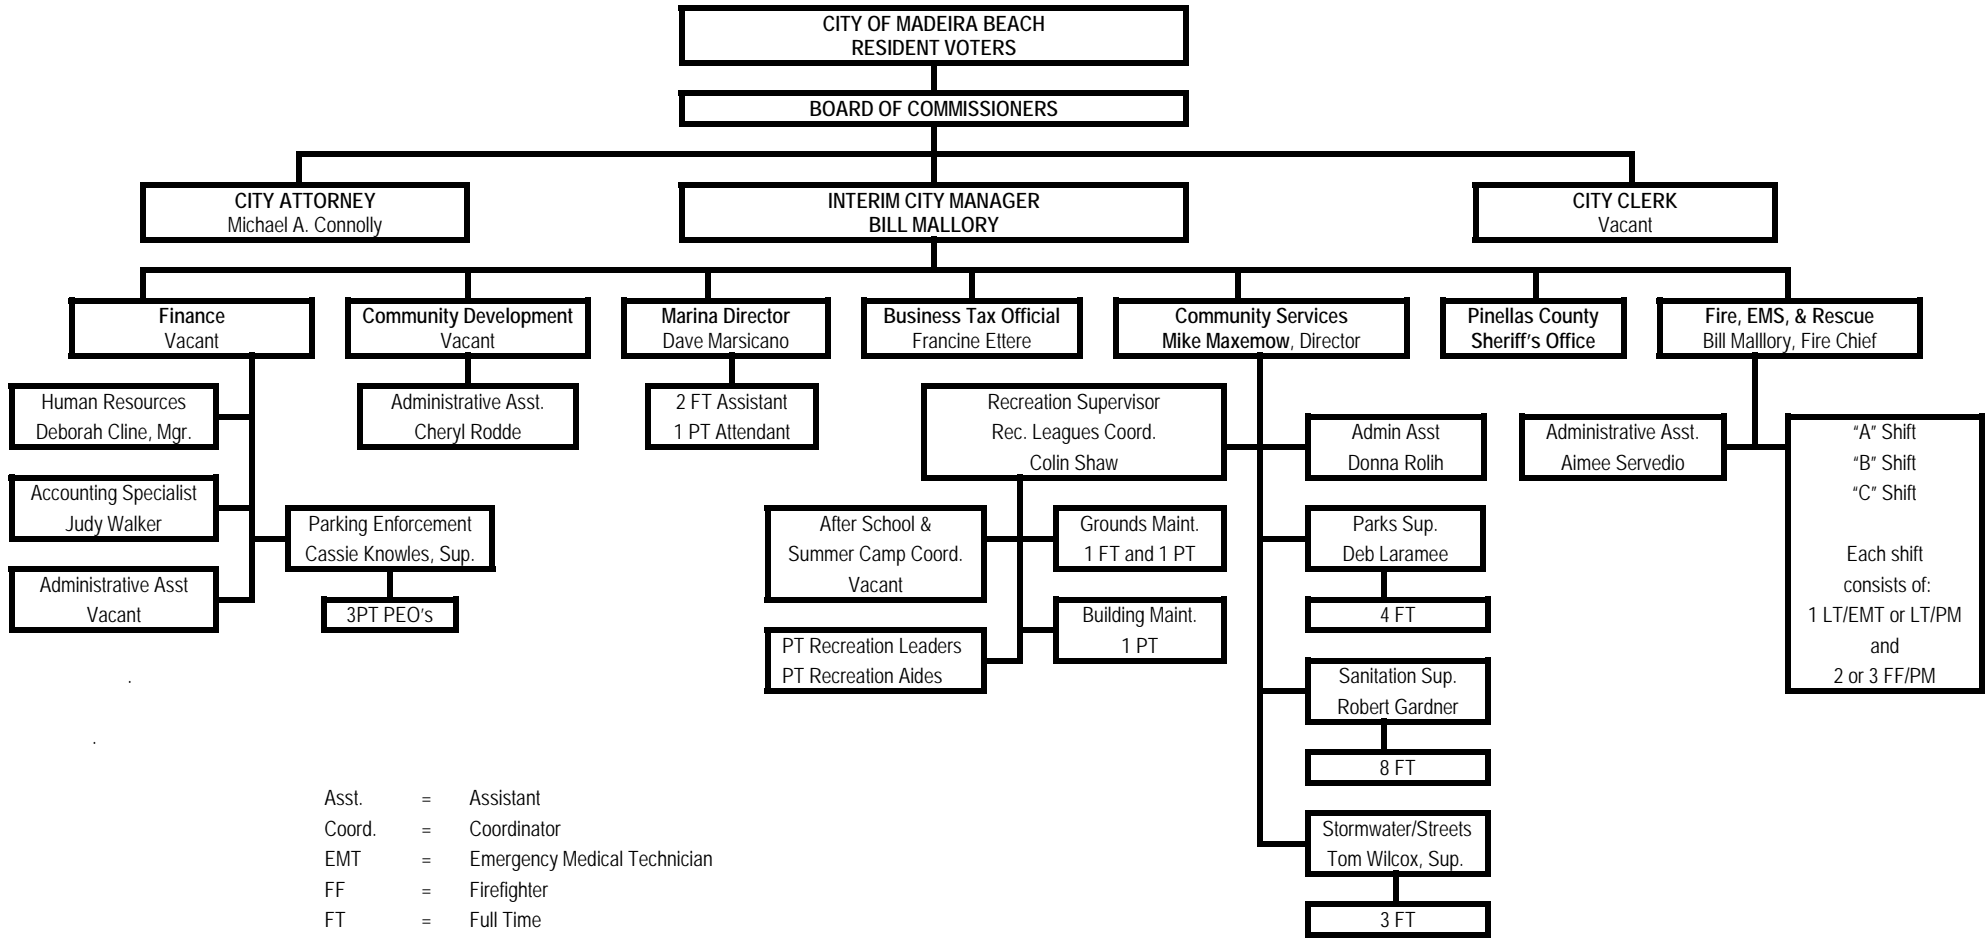

THE CITY OF MADEIRA BEACH, FLORIDA

ORGANIZATIONAL CHART

MAY 2011

- Asst. = Assistant
- Coord. = Coordinator
- EMT = Emergency Medical Technician
- FF = Firefighter
- FT = Full Time
- Lt. = Lieutenant
- Maint. = Maintenance
- PEO = Parking Enforcement Officer
- PM = Paramedic
- PT = Part Time
- Sup. = Supervisor